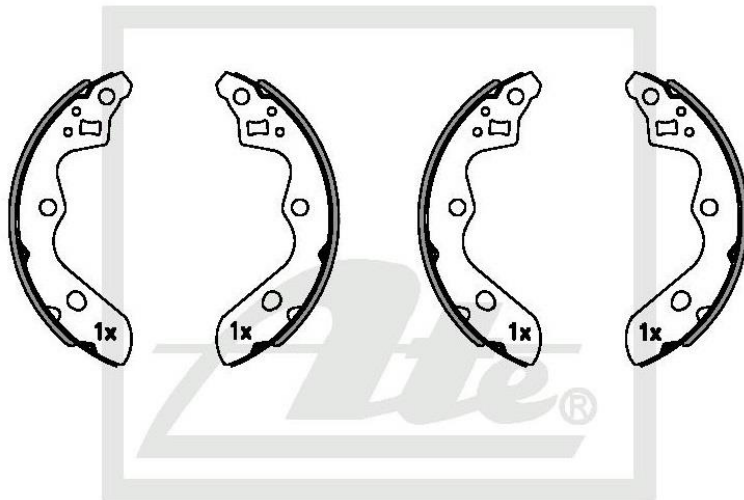

ATE1061BS

(ATE and Teves are registered trademarks of Continental Teves AG & Co oHG and/or its affiliates in Frankfurt Germany and other Countries)

NEW PART NUMBER

Drawing

Details of New Part

Brake Shoe – Rear

Product Dimensions

Diameter – 179.4mm

Width – 31.3mm

Web Thickness – 3mm

Includes Lever – No

Package Dimensions

Weight – 1000g

L – 209.04mm

W – 165.44mm

H – 64.02mm

Barcode

ATE1061BS

Vehicle Applications

SUZUKI IGNIS III (MF, FF) 1.2 [2017-]; SUZUKI SWIFT III (AZ) 1.4 Sport [2017-].

Front

Position